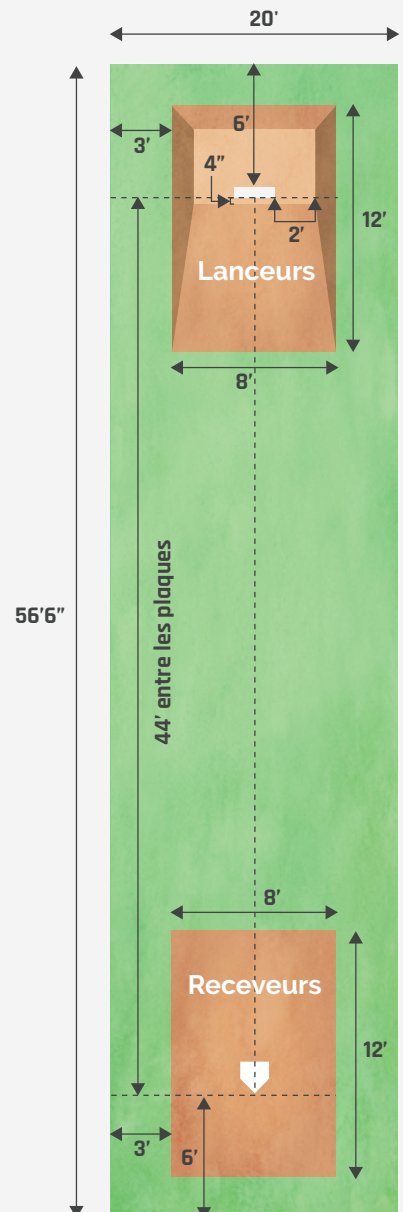

DIMENSIONS

Enclos de lanceurs/releveurs

BASEBALL

Enclos double Moustiques

BASEBALL

Enclos simple Moustique

Dénivellation : 6"

Dénivellation : 6"

BASEBALL

**Enclos double
Pee-wee**

BASEBALL

**Enclos simple
Pee-wee**

Dénivellation : 8"

BASEBALL

Enclos double
Bantams

BASEBALL

Enclos simple
Bantams

BASEBALL

**Enclos double
Midgets Juniors/Seniors**

BASEBALL

**Enclos simple
Midgets Juniors/Seniors**

Dénivellation : 10"

Aucune
dénivellation

SOFTBALL