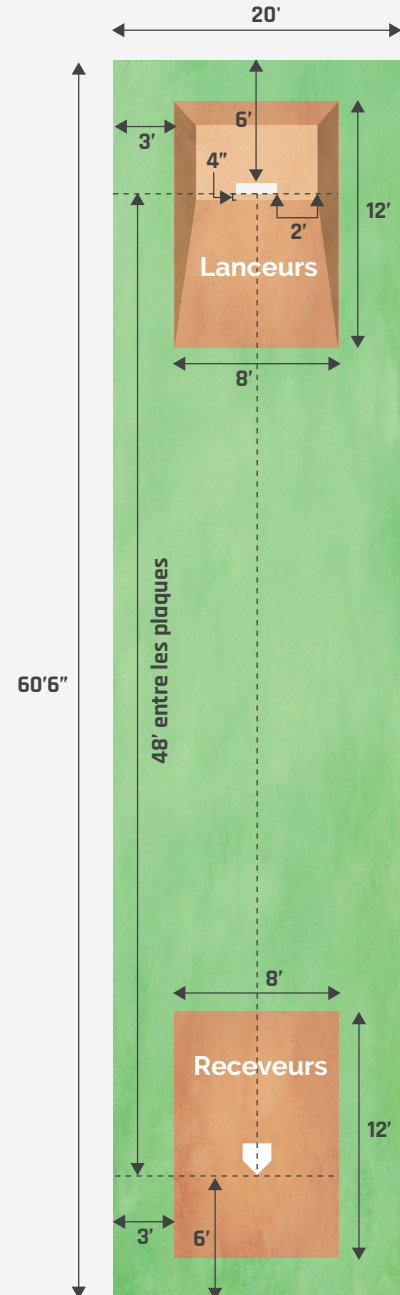

DIMENSIONS

Enclos de lanceurs/releveurs

BASEBALL

Enclos double Moustiques

BASEBALL

Enclos simple Moustique

Dénivellation : 6"

Dénivellation : 6"

BASEBALL

**Enclos double
Pee-wee**

BASEBALL

**Enclos simple
Pee-wee**

Dénivellation : 8"

BASEBALL

Enclos double
Bantams

BASEBALL

Enclos simple
Bantams

BASEBALL

**Enclos double
Midgets Juniors/Seniors**

BASEBALL

**Enclos simple
Midgets Juniors/Seniors**

Dénivellation : 10"

Aucune
dénivellation

SOFTBALL